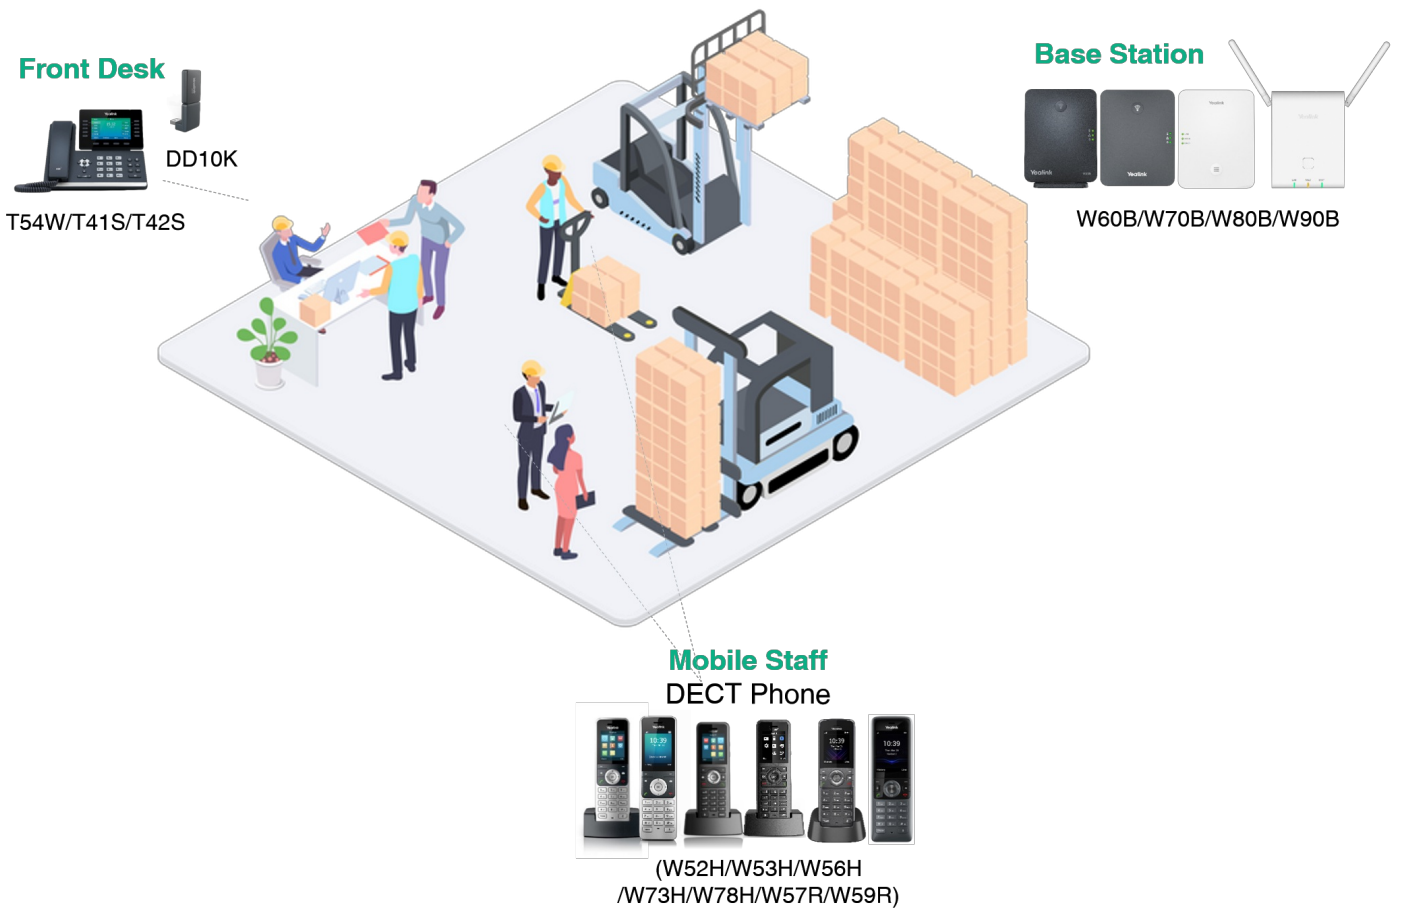

## Yealink Ruggedized DECT Handset

The Yealink DECT dongle DD10K not only enables T41S/T42S/T54W to work concurrently with the Yealink DECT system as a handset after pairing with Yealink W60B/W70B/W80B/W90B DECT IP base station, but also enables T53/T53W/T54W/T57W/T58A/T58W/VP59 to work as a base station which can be registered with up to 4 compatible Yealink W52H/W56H/W53H/W73H/W78H/W57R/W59R handsets. Supported by a powerful transmission rate of 1152kbps/s, this solution provides you with a quick and reliable DECT connection without wiring or cabling troubles, and gives you the privilege of enjoying wireless communications in minutes. As a complement to the Yealink DECT series, attaching DD10K to your desk phone offers a new solution by combining the desk phone's features with DECT capabilities.

Yealink DD10K is easy and safe to deploy, guaranteeing a flexible and optimal user experience.

### Use Scenario of DD Phone (T54W+DD10K)

- Warehouse
- Supermarket
- Restaurant
- Others

**Specifications**

Specifications	Description
<p><b>Display</b></p>	<ul style="list-style-type: none"> <li>· 1.8" 128x160 TFT color screen</li> <li>· Intuitive user interface with icons and soft keys</li> <li>· Caller ID with name and number</li> <li>· Notification Light: voice mail, missed call</li> <li>· Date &amp; time (manual/auto synchronization)</li> <li>· Screen saver</li> <li>· Multilingual user interface</li> <li>· Keypad backlight</li> </ul>