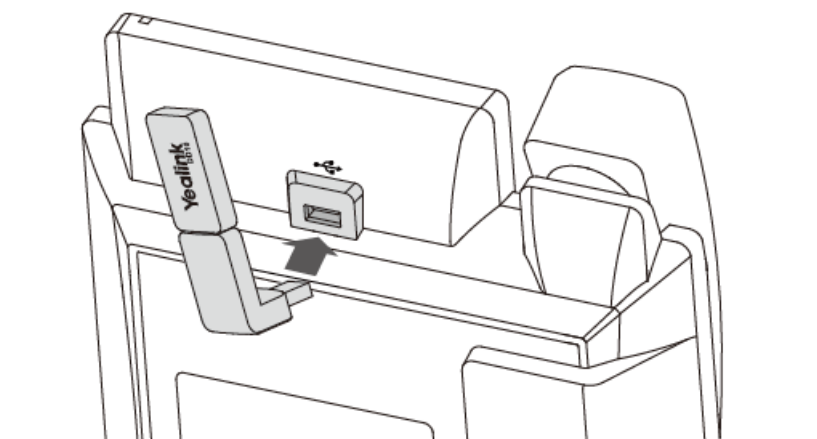

Package Features	· Package contents: - DD10K DECT USB Dongle - Quick start guide · Qty/CTN: 80 PCS · Giftbox size: 136 mm x 70 mm x 40 mm · Carton meas: 443 mm x 305 mm x 285 mm · N.W: 4.0 kg · G.W: 4.6 kg
Compliance	IC: 10741A-DD10

[Click Here](#) to go to the product introduction on the Yealink official website.